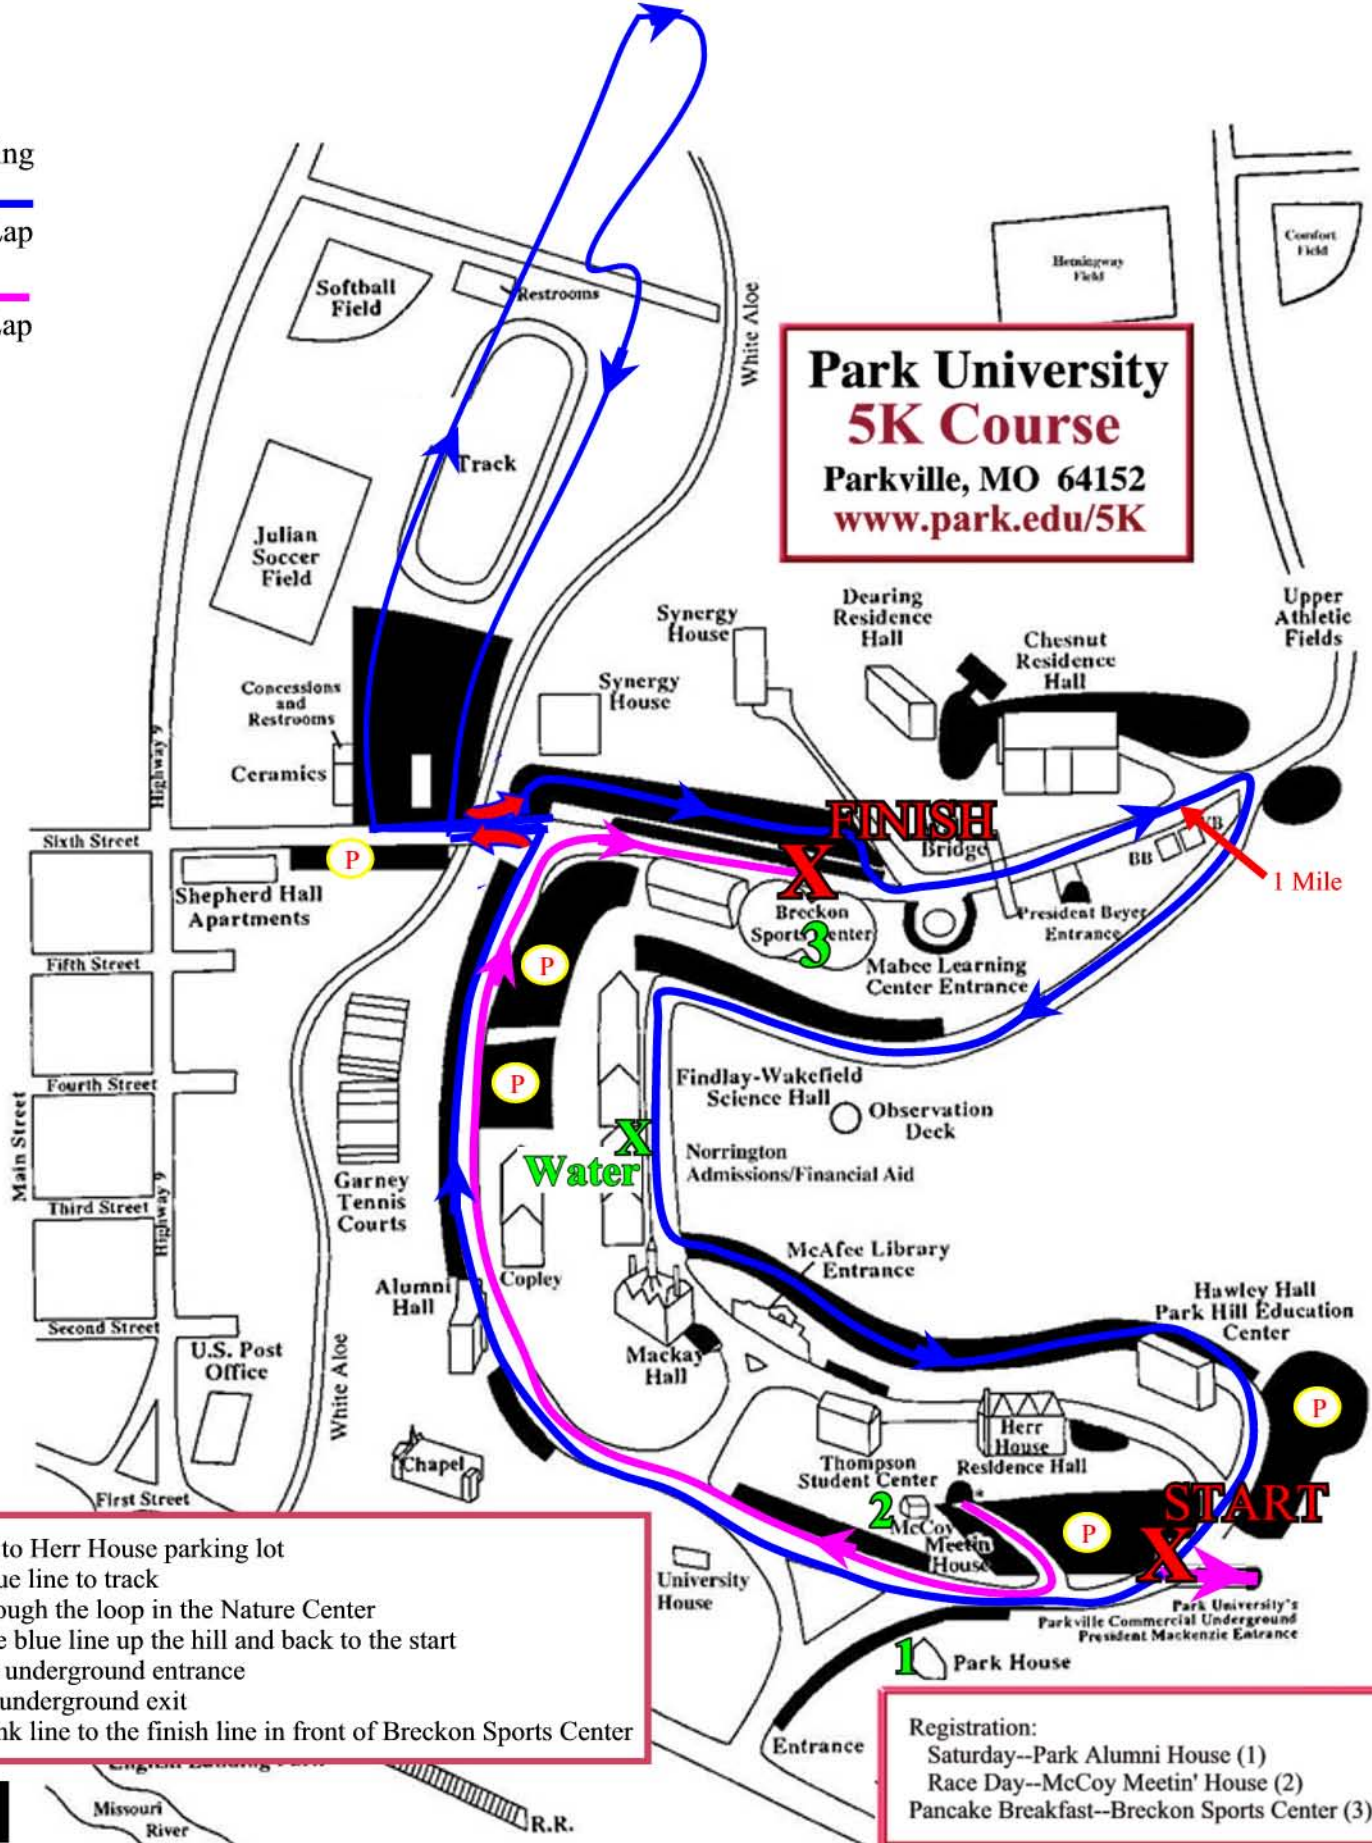

P

Parking

1st Lap

2nd Lap

Park University
5K Course
 Parkville, MO 64152
www.park.edu/5K

1. Start next to Herr House parking lot
2. Follow blue line to track
3. Circle through the loop in the Nature Center
4. Follow the blue line up the hill and back to the start
5. Enter east underground entrance
6. Exit west underground exit
7. Follow pink line to the finish line in front of Breckon Sports Center

Registration:
 Saturday--Park Alumni House (1)
 Race Day--McCoy Meetin' House (2)
 Pancake Breakfast--Breckon Sports Center (3)

2006