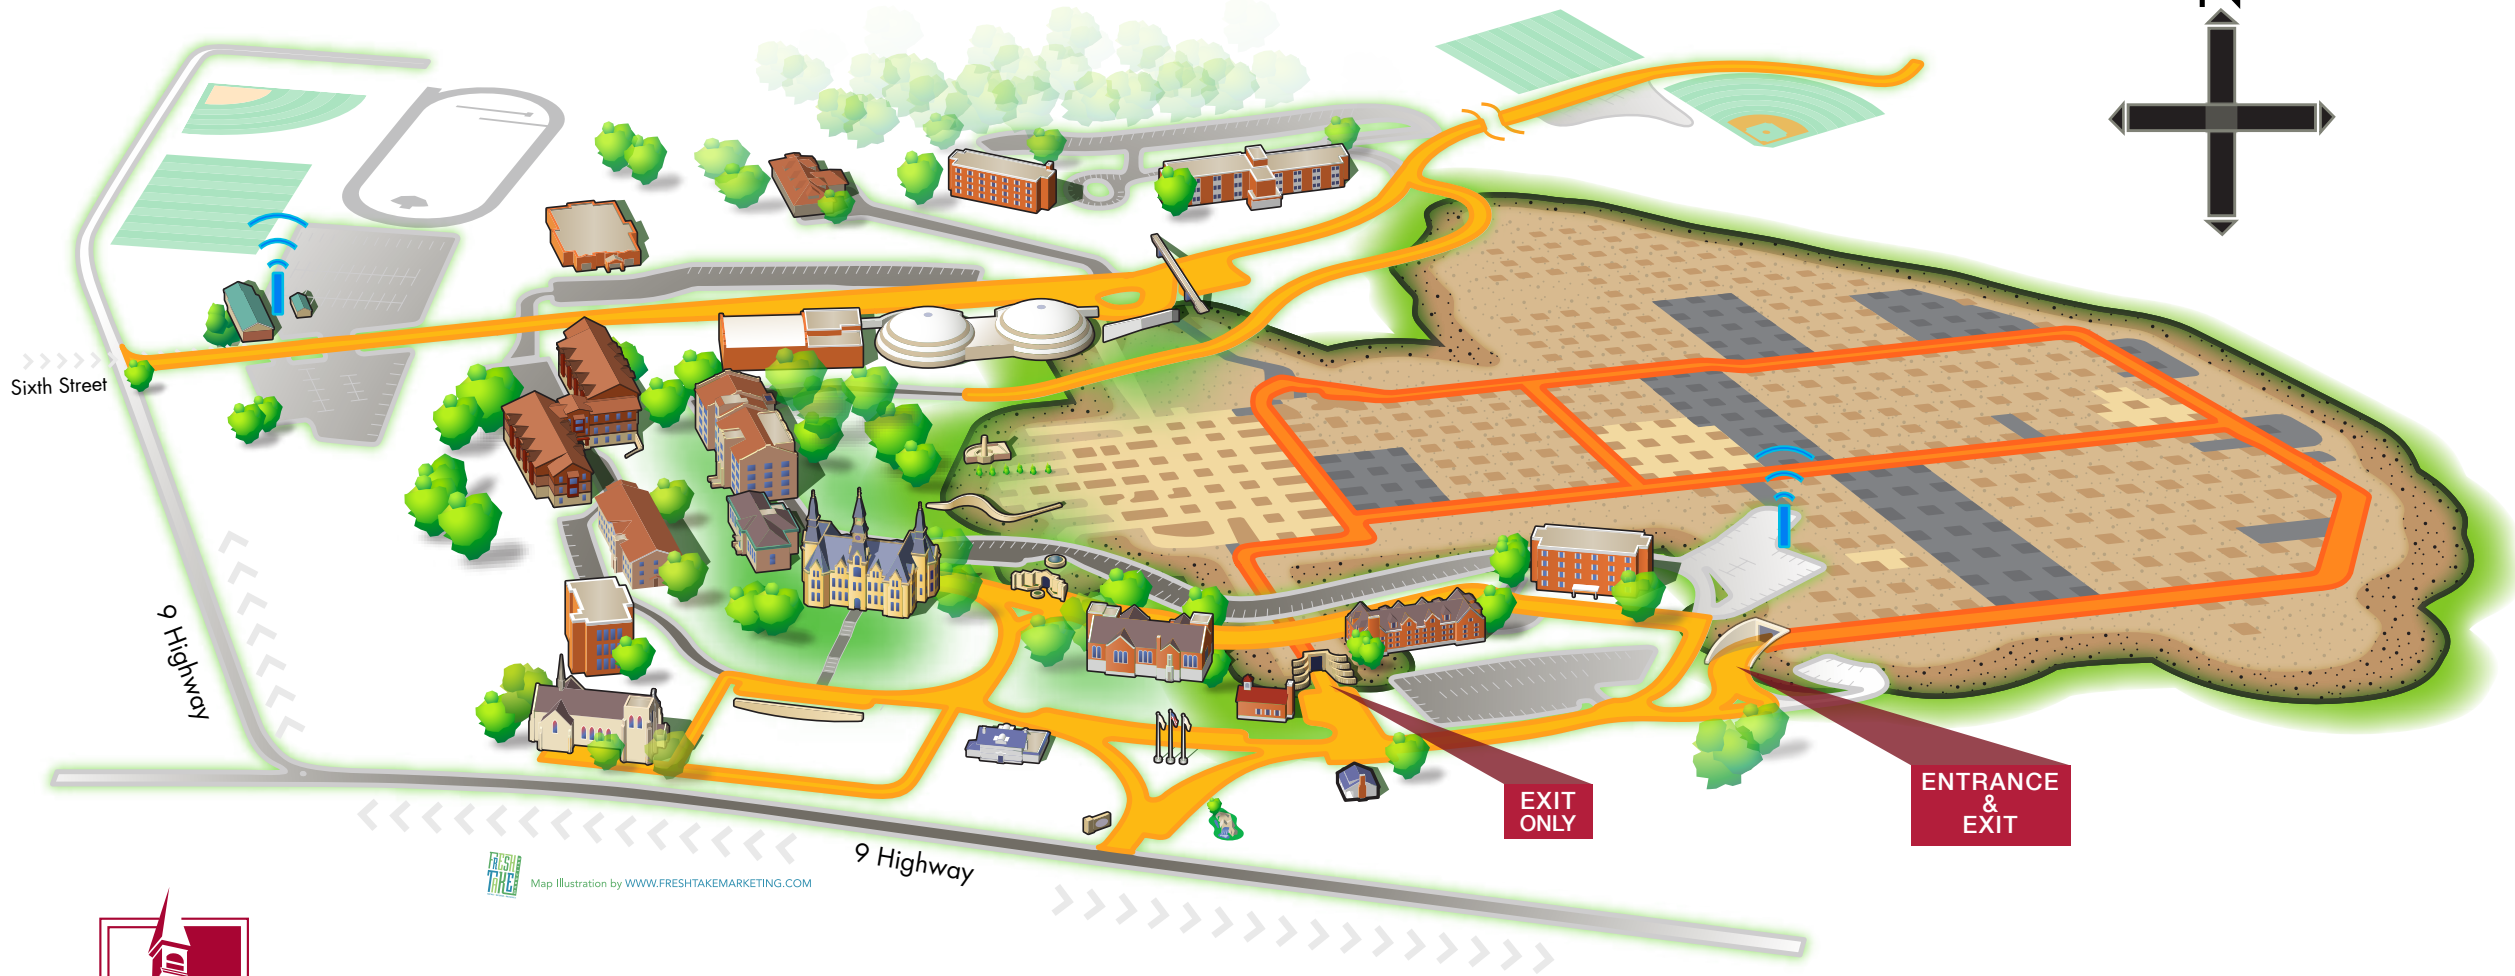

WALKING/ RUNNING PATHS

Walking/Running Path - Above Ground

Walking/Running Path - Underground

Underground Areas

Emergency Phone

Map Illustration by WWW.FRESHTAKEMARKETING.COM

PARK
UNIVERSITY SM

8700 NW River Park Drive, Parkville, MO 64152 • www.park.edu