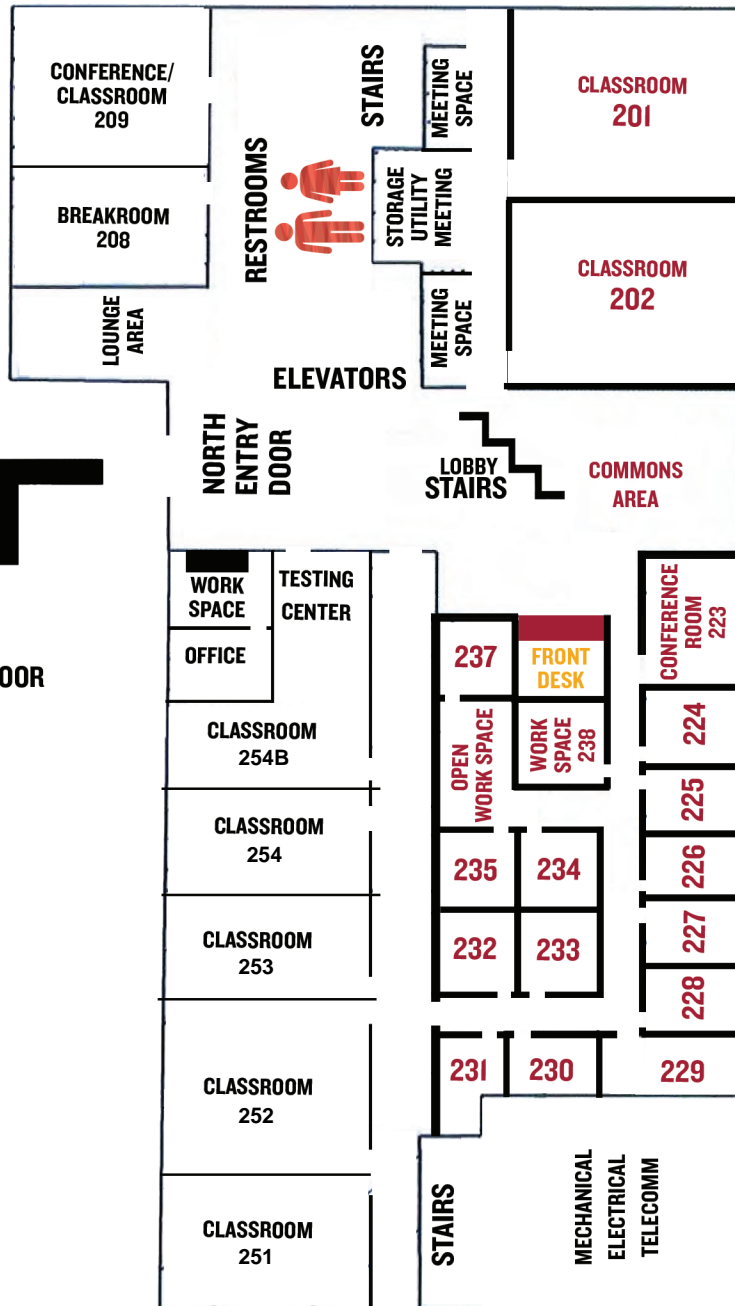

PARK
UNIVERSITYSM

PARK UNIVERSITY
92 W. VAUGHN • GILBERT, AZ 85234

FIRST FLOOR

ASH STREET

**BURGUNDY TEXT INDICATES
PARK UNIVERSITY OCCUPIED
SPACES**

W. VAUGHN AVENUE

PARK
UNIVERSITY SM

PARK UNIVERSITY

92 W. VAUGHN • GILBERT, AZ 85234

SECOND FLOOR

ASH STREET

OUTSIDE STAIRS
TO SECOND FLOOR

**BURGUNDY TEXT INDICATES
PARK UNIVERSITY OCCUPIED
SPACES**

W. VAUGHN AVENUE