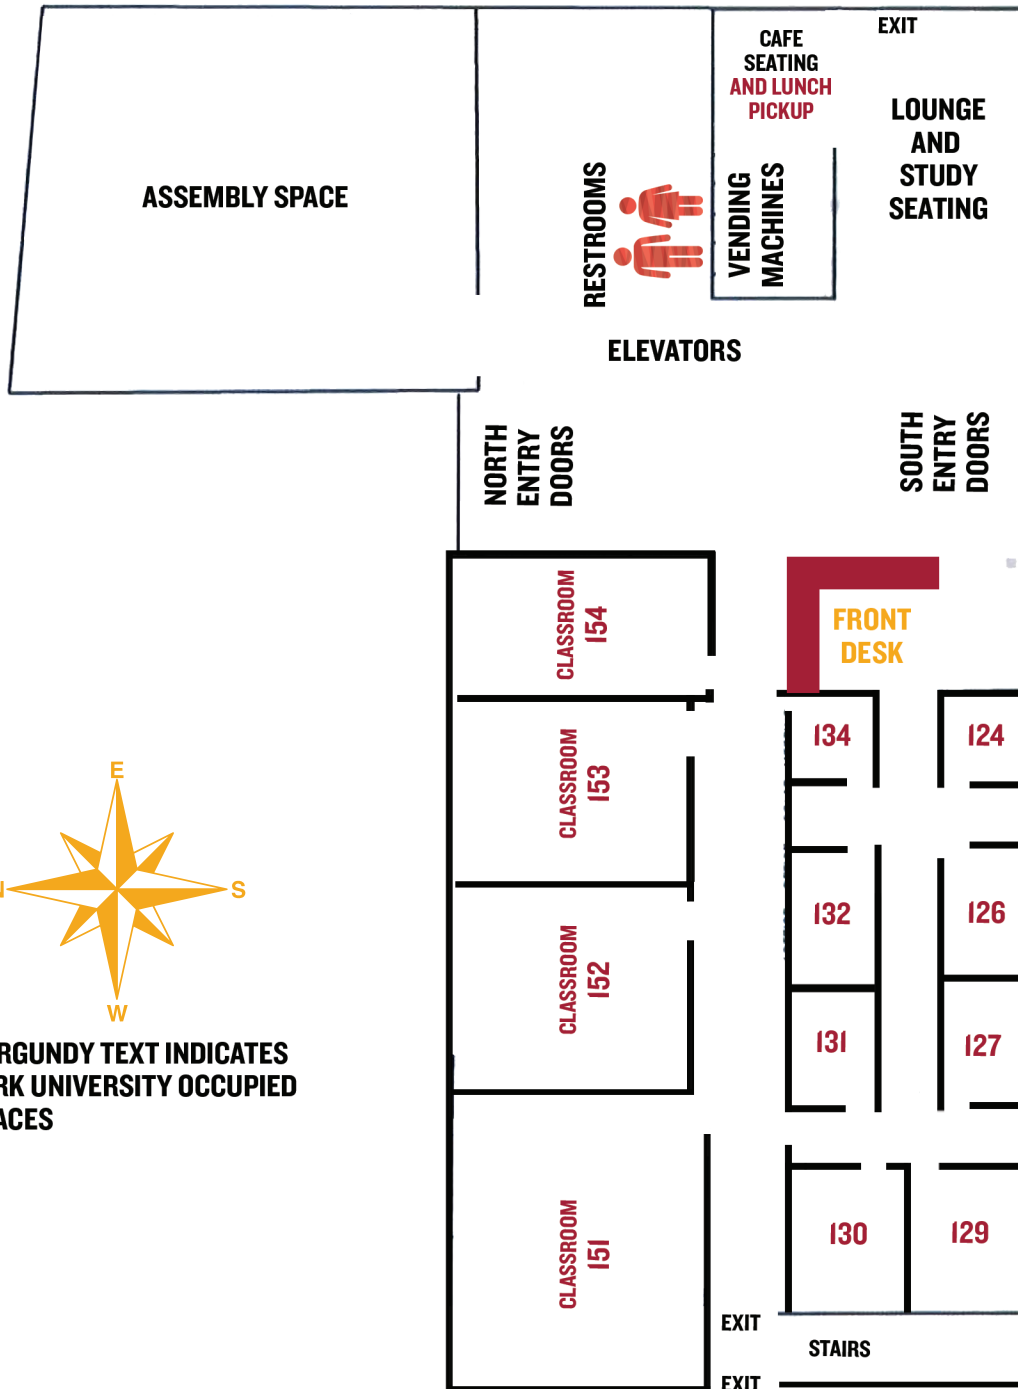

PARK
UNIVERSITYSM

PARK UNIVERSITY
92 W. VAUGHN • GILBERT, AZ 85234

FIRST FLOOR

ASH STREET

**BURGUNDY TEXT INDICATES
PARK UNIVERSITY OCCUPIED
SPACES**

W. VAUGHN AVENUE

PARK
UNIVERSITY SM

PARK UNIVERSITY

92 W. VAUGHN • GILBERT, AZ 85234

SECOND FLOOR

ASH STREET

OUTSIDE STAIRS
TO SECOND FLOOR

**BURGUNDY TEXT INDICATES
PARK UNIVERSITY OCCUPIED
SPACES**

W. VAUGHN AVENUE